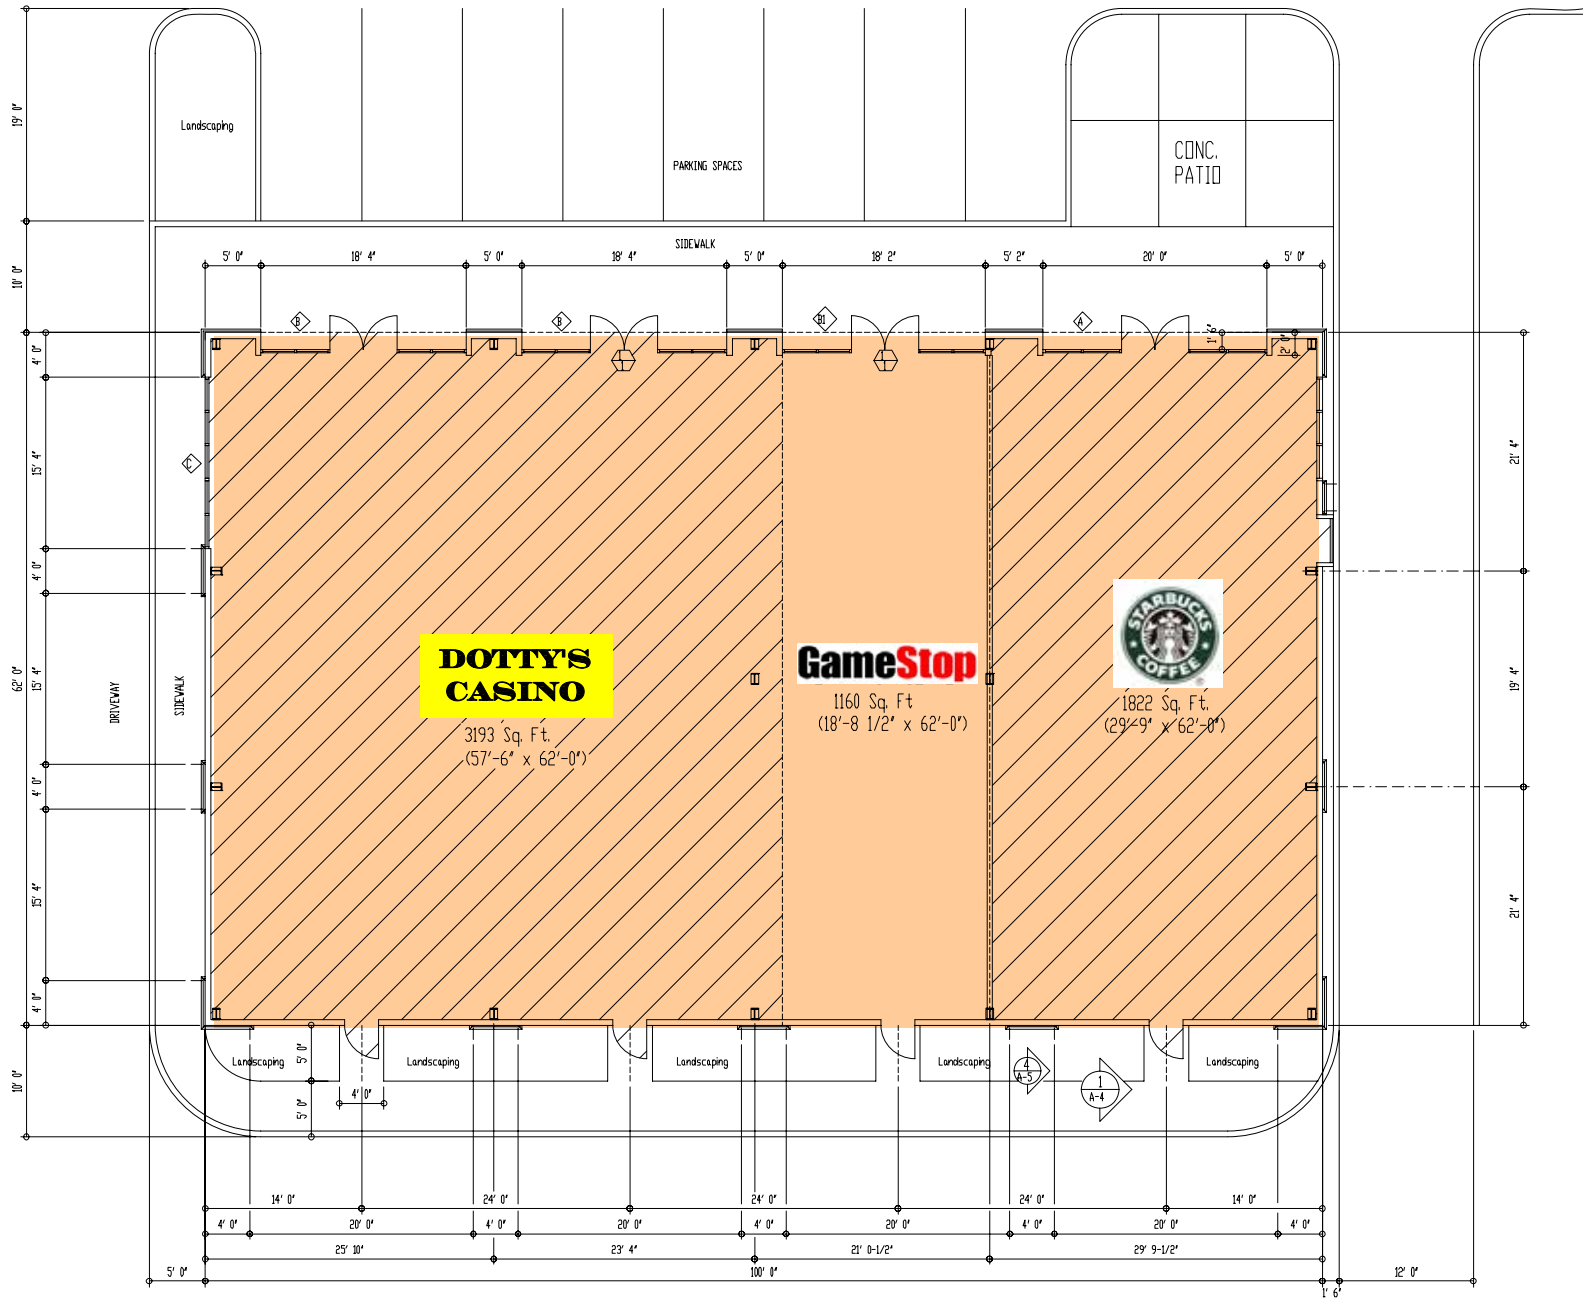

FOR SALE

Starbucks Retail Center

DOTTY'S CASINO

GameStop

SEC I-80 and Mountain City Hwy | Elko, Nevada

For information, contact:

MIKE GLEASON
 702.363.3100 ext 113
 mgleason@roicre.com

7100 W Smoke Ranch Rd
 Suite 100
 Las Vegas, NV 89128